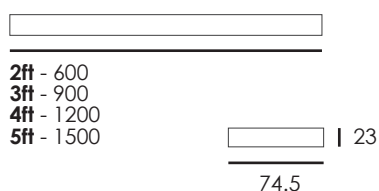

## Specifications

LED Battens - 2ft, 3ft, 4ft or 5ft

IP20 (IP65 Models Available)

Available in 3000k, 4000k & 6000k

220 - 240v 50Hz