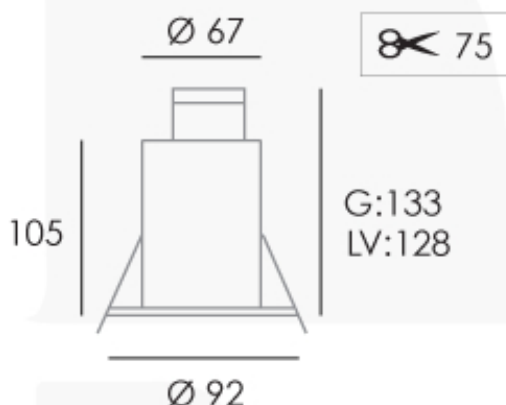

Lamp not included

Dimensions: approx mm

Specifications

Diecast aluminium

Lock ring

GU10 / LV

50w max

IP 20