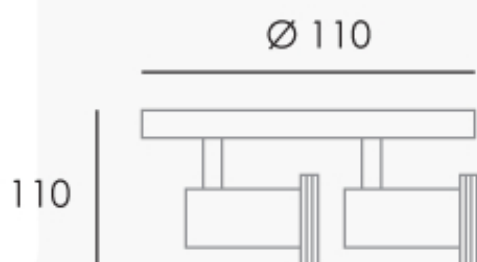

## Twin Spot, SMS2GZ10 - Diecast

ANTIQUE BRASS

Suitable for indoor use, residential, cafe's, bars & shops, multiple applications

Surface mount spotlight has an exceptional finish

Directional heads allows maximum rotational movement

Lamp not included

Dimensions: approx mm

### Specifications

Diecast aluminium

GU10

2 x 50w max

IP 20