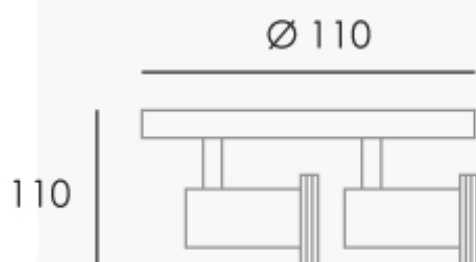

## Twin Spot, SMS2GZ10 - Diecast

BRASS

Suitable for indoor use, residential, cafe's, bars & shops, multiple applications

Surface mount spotlight has an exceptional finish

Directional heads allows maximum rotational movement

Lamp not included

Dimensions: approx mm

### Specifications

Diecast aluminium

GU10

2 x 50w max

IP 20