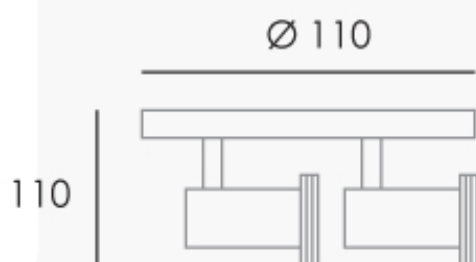

Information sheet

Twin Spot, SMS2GZ10 - Diecast

BRUSHED CHROME

Suitable for indoor use, residential, cafe's, bars & shops, multiple applications

Surface mount spotlight has an exceptional finish

Directional heads allows maximum rotational movement

Lamp not included

Dimensions: approx mm

Specifications

Diecast aluminium

GU10

2 x 50w max

IP 20

Product Code