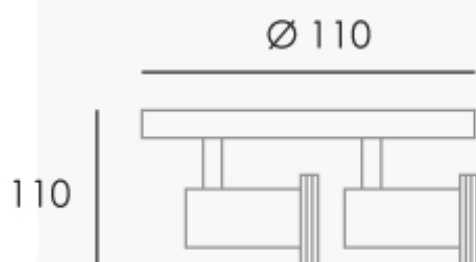

Information sheet

Twin Spot, SMS2GZ10 - Diecast

BLACK

Suitable for indoor use, residential, cafe's, bars & shops, multiple applications

Surface mount spotlight has an exceptional finish

Directional heads allows maximum rotational movement

Lamp not included

Dimensions: approx mm

Specifications

Diecast aluminium

GU10

2 x 50w max

IP 20

Product Code