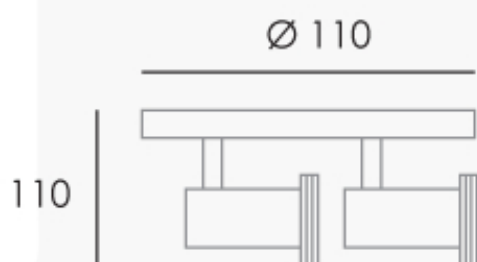

## Twin Spot, SMS2GZ10 - Diecast

CHROME

Suitable for indoor use, residential, cafe's, bars & shops, multiple applications

Surface mount spotlight has an exceptional finish

Directional heads allows maximum rotational movement

Lamp not included

Dimensions: approx mm

### Specifications

Diecast aluminium

GU10

2 x 50w max

IP 20