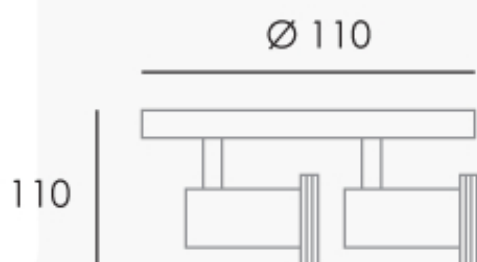

Information sheet

Twin Spot, SMS2GZ10 - Diecast

WHITE

Suitable for indoor use, residential, cafe's, bars & shops, multiple applications

Surface mount spotlight has an exceptional finish

Directional heads allows maximum rotational movement

Lamp not included

Dimensions: approx mm

Specifications

Diecast aluminium

GU10

2 x 50w max

IP 20

Product Code