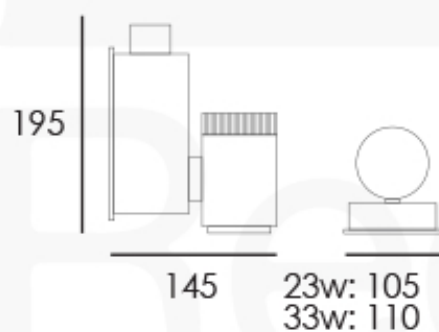

- Can be used for office, retail, recreational and home applications

240v
AC

IP20

180°

35°C

CE RoHS

Dimensions: approx mm

Product Code