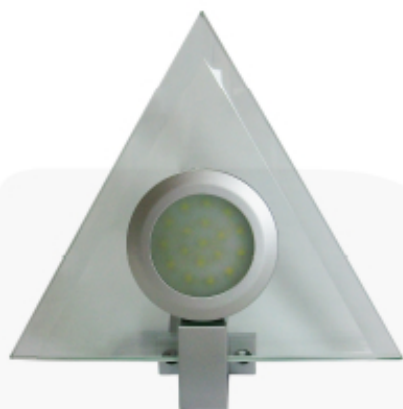

Information sheet

Cabinet Light, LED Tri-light

LED

Suitable for kitchens and cabinets.

Modern luminaire design to suit all types of kitchens and the bright LED light will ensure the workspace is lit up.

Complete with 1.5m cable

Dimensions: approx mm

Specifications

12v 1,1w

4000k - Cool White

18 LED's

Product Code

TRL G4K Triangle

TRL R4K Round