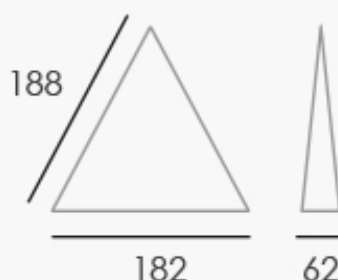

Information sheet

Cabinet Light, LED Tri-light

LED

Suitable for kitchens and cabinets.

Modern luminaire design to suit all types of kitchens and the bright LED light will ensure the workspace is lit up.

Complete with 1.5m cable

Dimensions: approx mm

Specifications

12v 1,1w

4000k - Cool White

18 LED's

Product Code

TRL G4K Triangle

TRL R4K Round