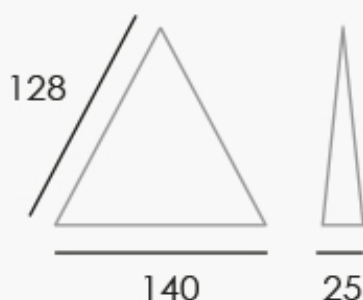

Information sheet

Cabinet Light, LED Tri-light

LED

Suitable for kitchens and cabinets.

Modern luminaire design to suit all types of kitchens and the bright LED light will ensure the workspace is lit up

Dimensions: approx mm

Specifications

12V

0.72W

12 LED's

Satin Chrome finish

Product Code

TRL-CW	Cool White - 4000k
TRL-WW	Warm white - 2700k