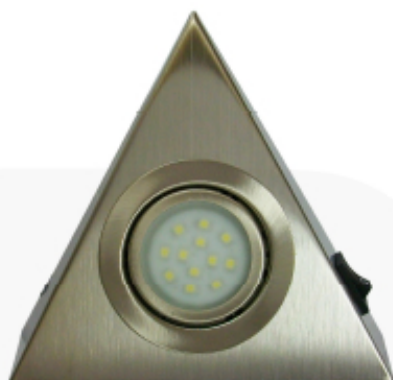

Information sheet

Cabinet Light, LED Tri-light

LED

Suitable for kitchens and cabinets.

Modern luminaire design to suit all types of kitchens and the bright LED light will ensure the workspace is lit up

Dimensions: approx mm

Specifications

12V

0.72W

12 LED's

Satin Chrome finish

Product Code

TRL-CW	Cool White - 4000k
TRL-WW	Warm white - 2700k