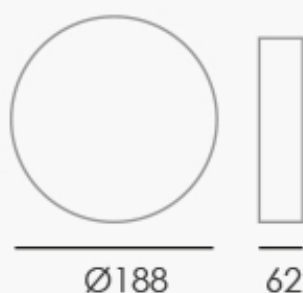

Complete with 1.5m cable

Dimensions: approx mm

Specifications

12v 1,1w

4000k - Cool White

18 LED's

Product Code

TRL G4K Triangle