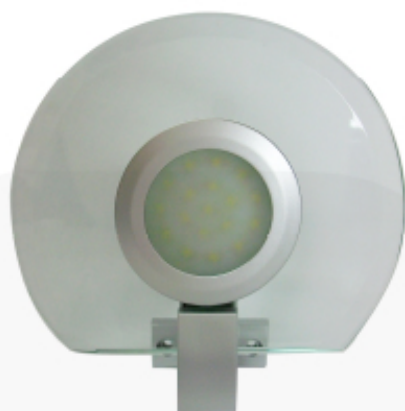

# Information sheet

Cabinet Light, LED Tri-light

LED

Suitable for kitchens and cabinets.

Modern luminaire design to suit all types of kitchens and the bright LED light will ensure the workspace is lit up.

Complete with 1.5m cable

Dimensions: approx mm

Specifications

12v 1,1w

4000k - Cool White

18 LED's

Product Code

TRL G4K Triangle