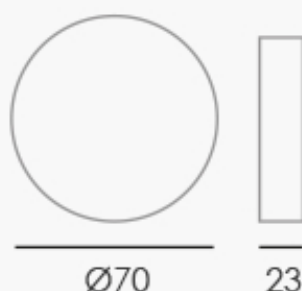

Information sheet

Cabinet Light, Round light

LED

Suitable for kitchens and cabinets.

Modern luminaire design to suit all types of kitchens and the bright LED light will ensure the workspace is lit up.

Complete with 1.5m cable

Complete with 1.5m cable

8w driver not included

30,000 Hours

Dimensions: approx mm

Specifications

Satin chrome

60 Lumens

12v - 0.72w LED